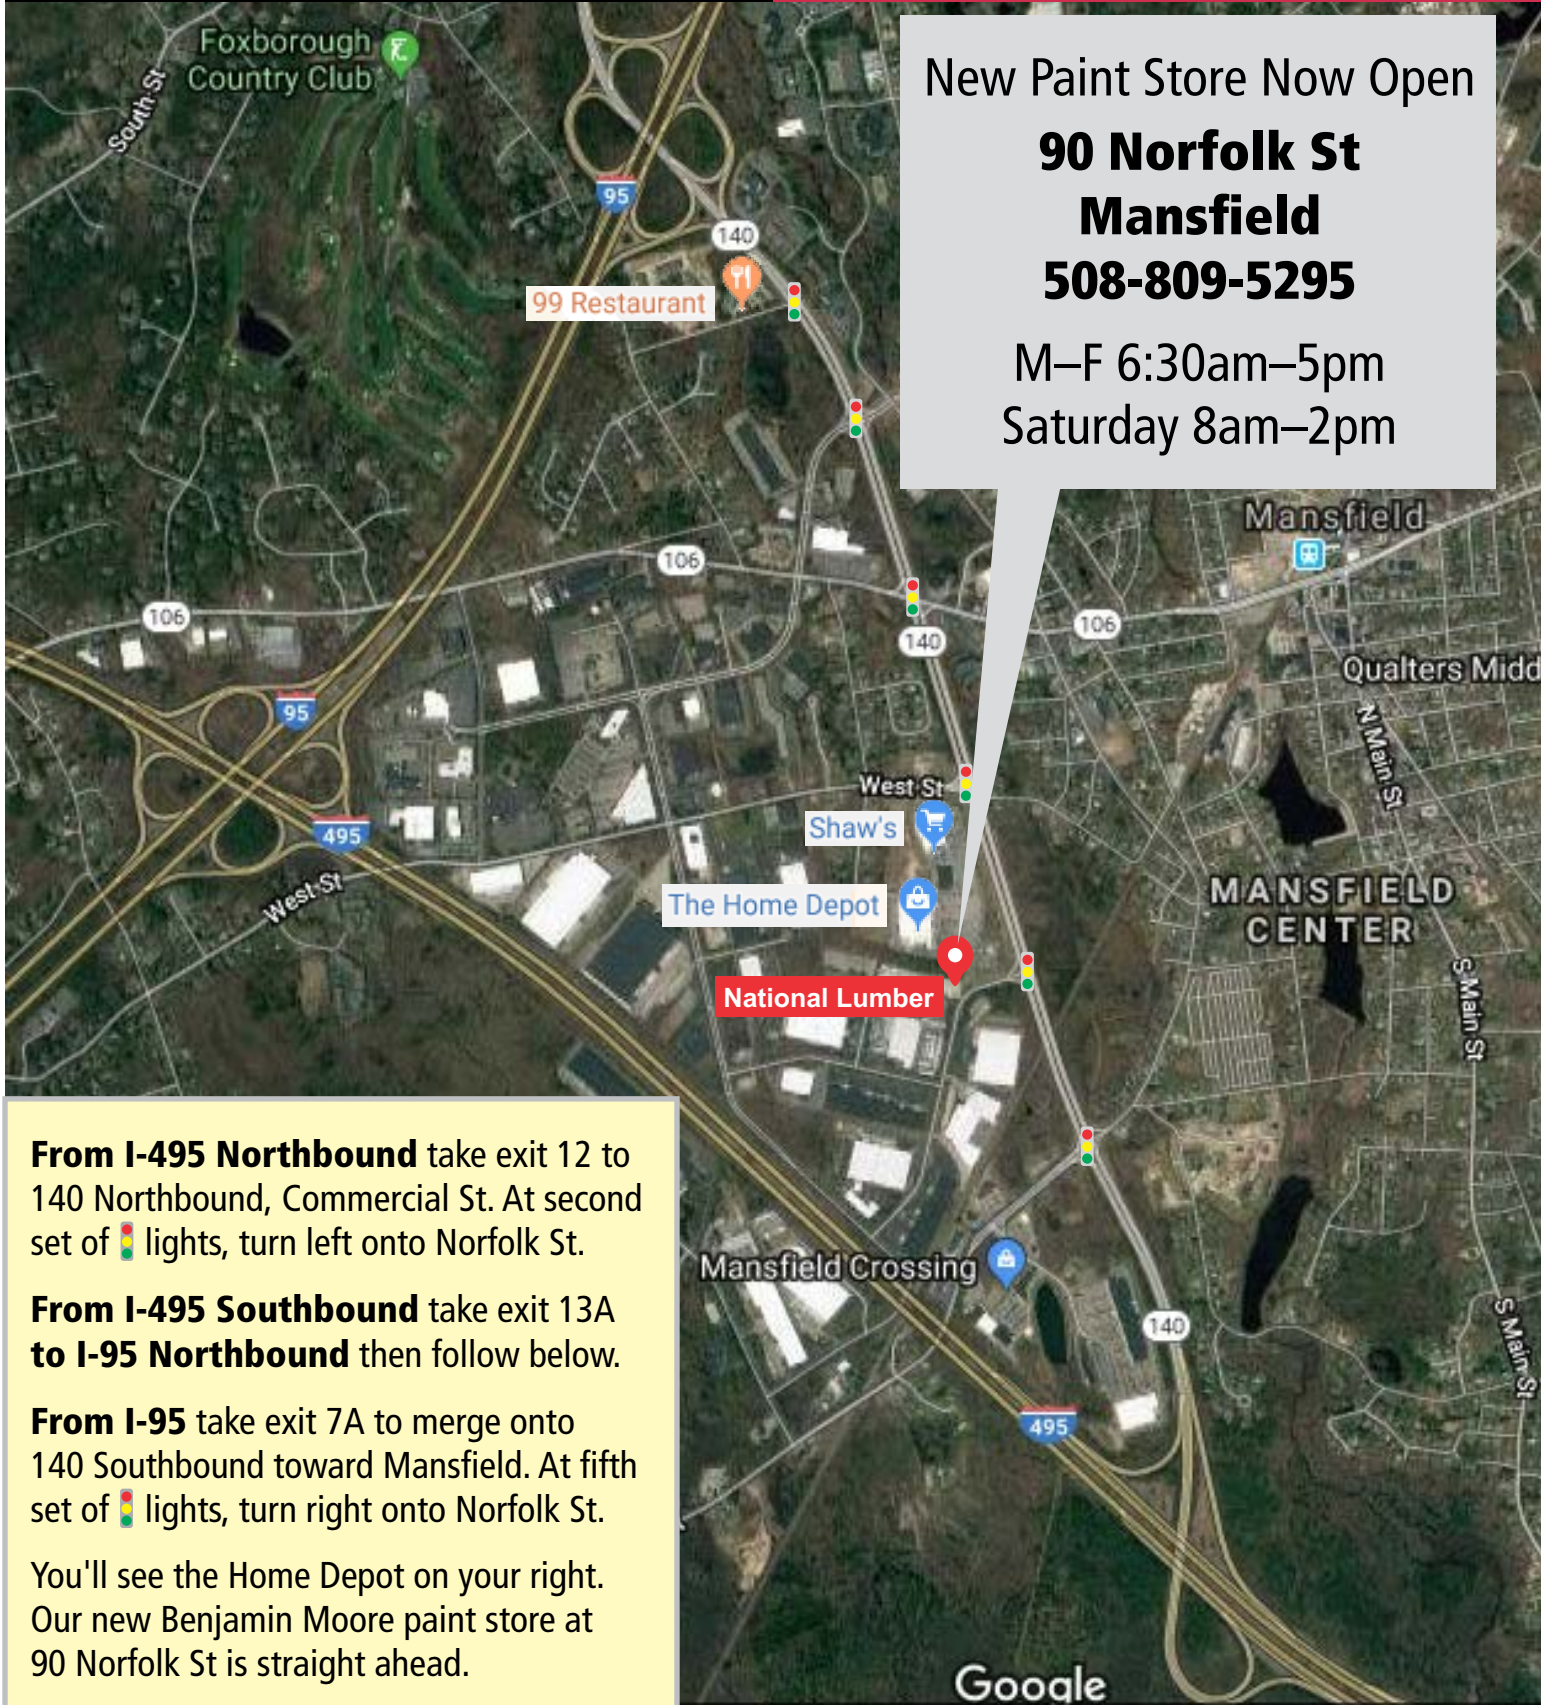

NATIONAL
Lumber

Home Finishes

Benjamin
Moore[®]

New Paint Store Now Open

90 Norfolk St
Mansfield

508-809-5295

M–F 6:30am–5pm
Saturday 8am–2pm

From I-495 Northbound take exit 12 to 140 Northbound, Commercial St. At second set of traffic lights, turn left onto Norfolk St.

From I-495 Southbound take exit 13A to I-95 Northbound then follow below.

From I-95 take exit 7A to merge onto 140 Southbound toward Mansfield. At fifth set of traffic lights, turn right onto Norfolk St.

You'll see the Home Depot on your right. Our new Benjamin Moore paint store at 90 Norfolk St is straight ahead.

Google