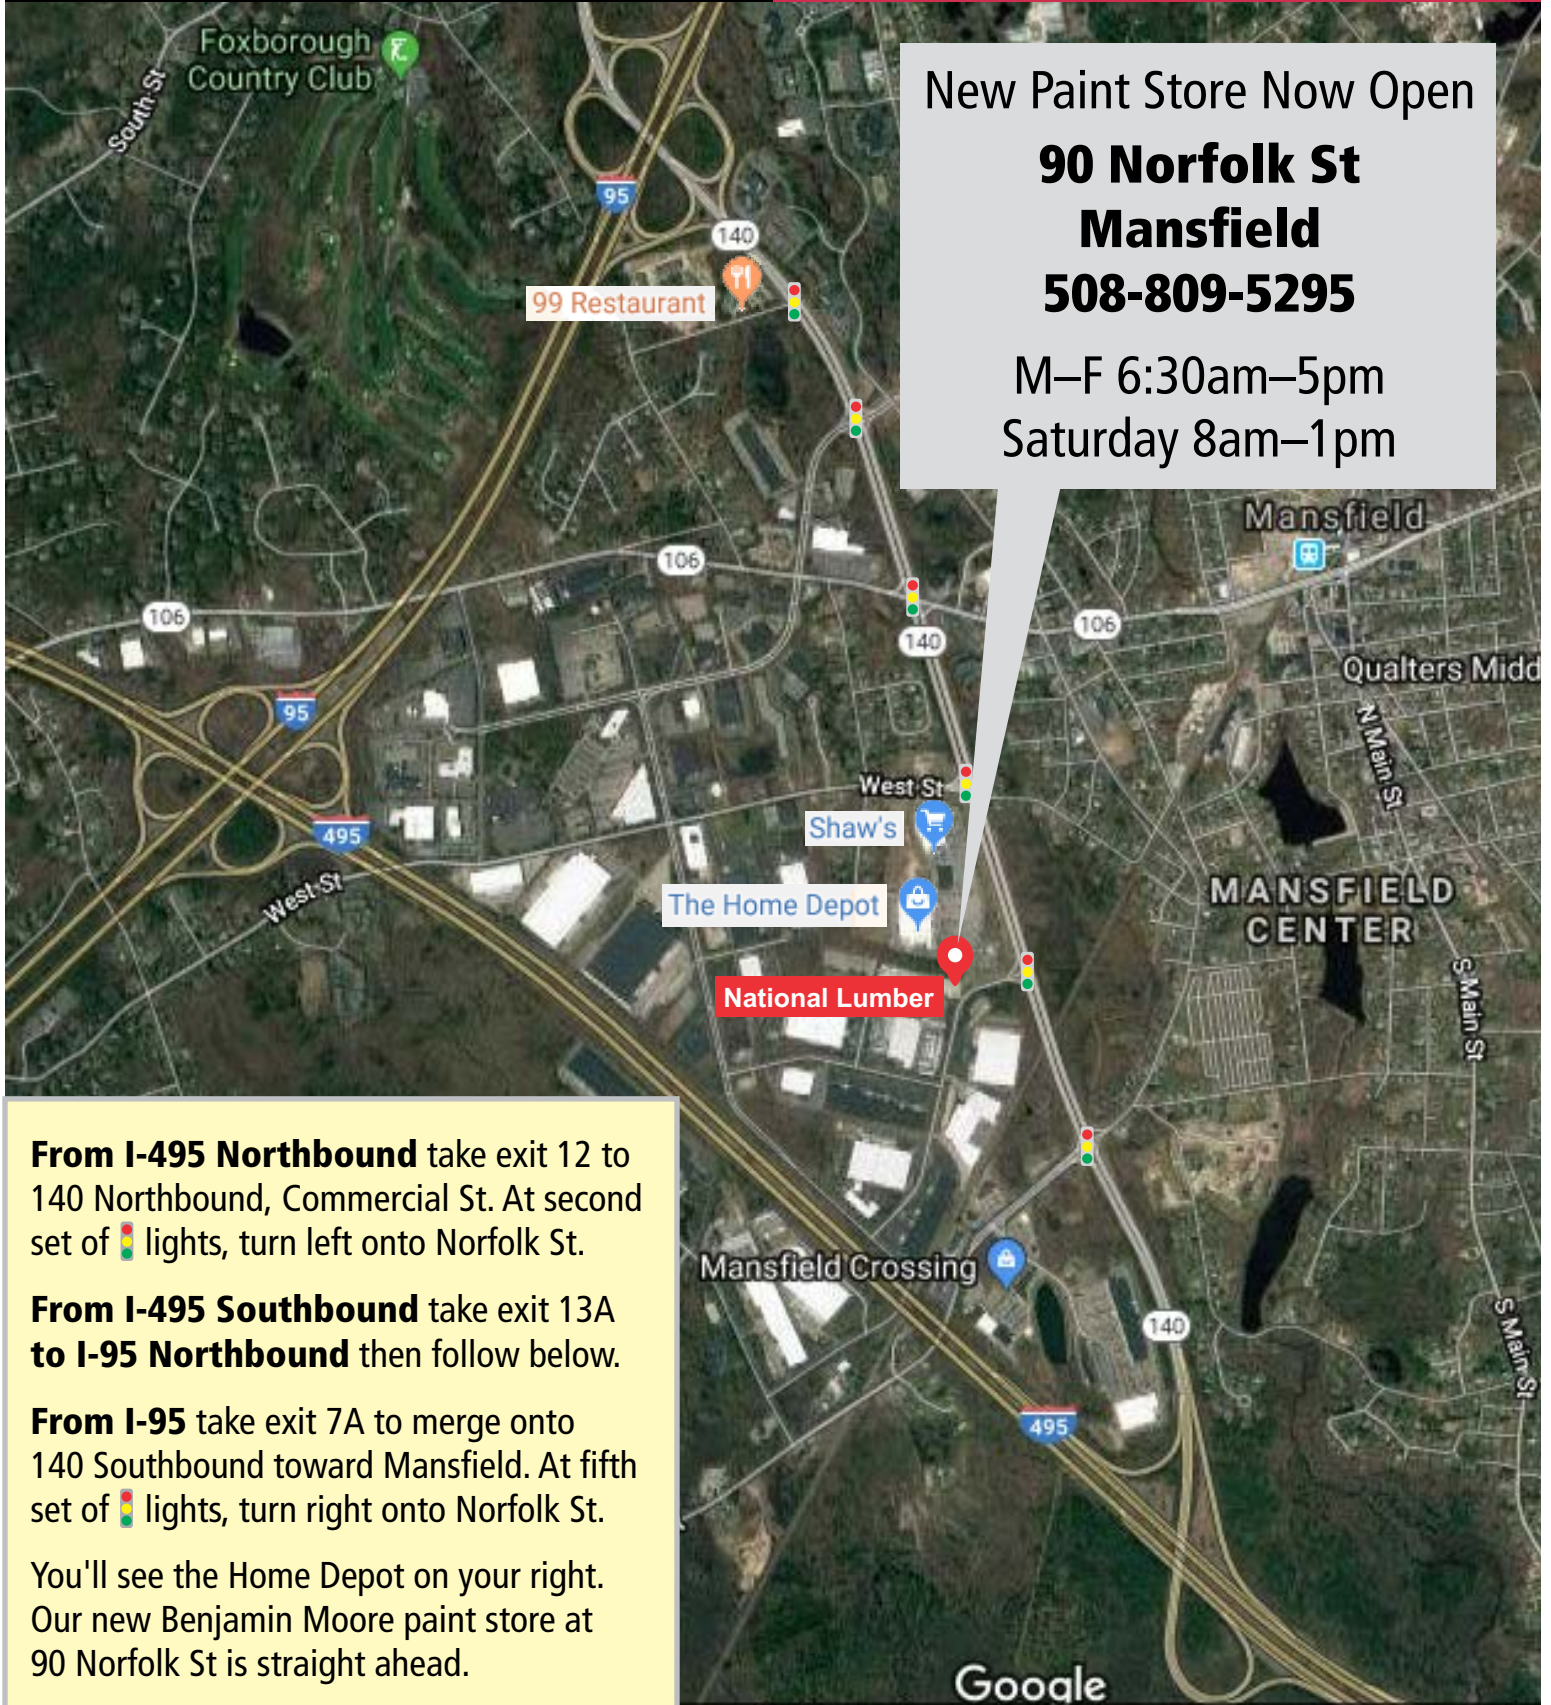

NATIONAL
Lumber

Home Finishes

**Benjamin
Moore®**

New Paint Store Now Open

**90 Norfolk St
Mansfield**

508-809-5295

M-F 6:30am-5pm
Saturday 8am-1pm

From I-495 Northbound take exit 12 to 140 Northbound, Commercial St. At second set of traffic lights, turn left onto Norfolk St.

From I-495 Southbound take exit 13A to I-95 Northbound then follow below.

From I-95 take exit 7A to merge onto 140 Southbound toward Mansfield. At fifth set of traffic lights, turn right onto Norfolk St.

You'll see the Home Depot on your right. Our new Benjamin Moore paint store at 90 Norfolk St is straight ahead.

Google